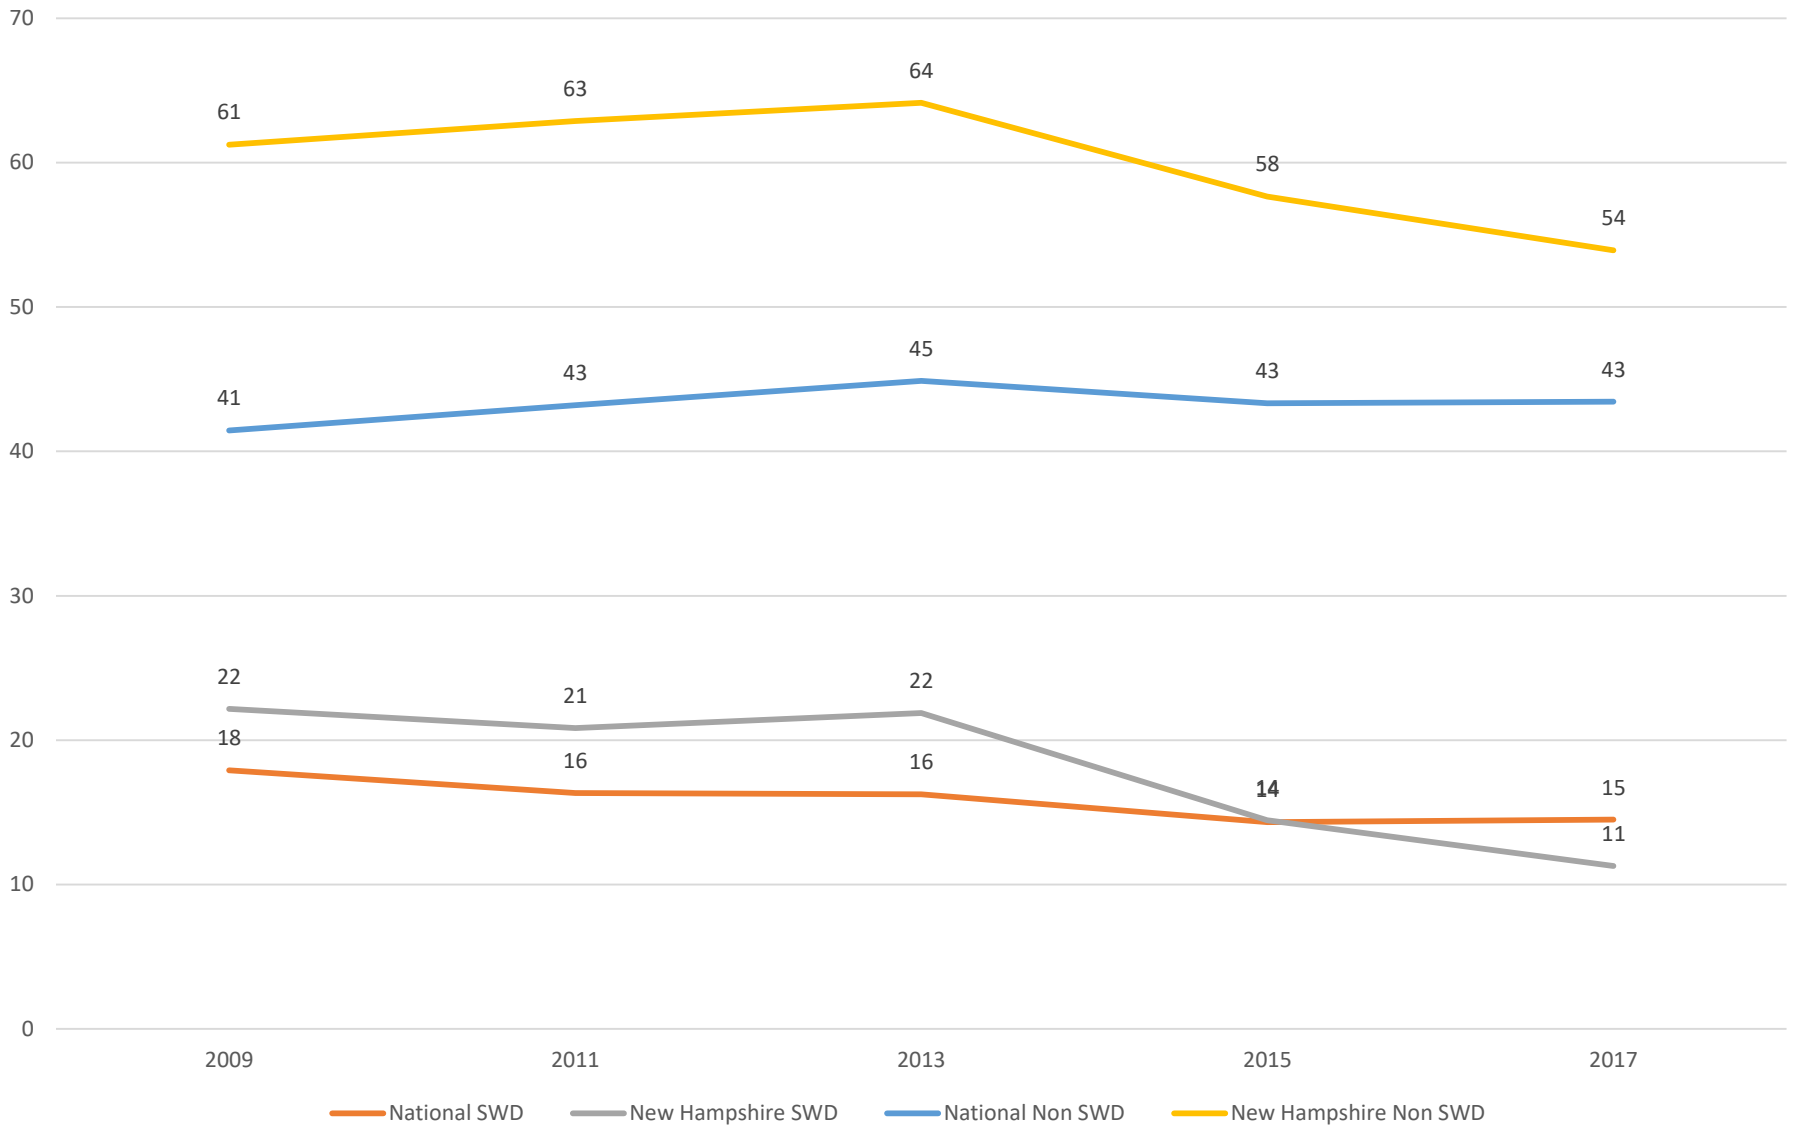

4th Grade Math % At or Above Proficient All Students

4th Grade Math % At or Above Proficient By Disability Status

SWD= Students with disability. Does not include students with a 504 plan.

4th Grade Math % At or Above Proficient By Gender

4th Grade Math % At or Above Proficient By Socioeconomic Status, As Measured By Free and Reduced Lunch Eligibility

4th Grade Math % At or Above Proficient By Race (Data only available for White and Hispanic Students)