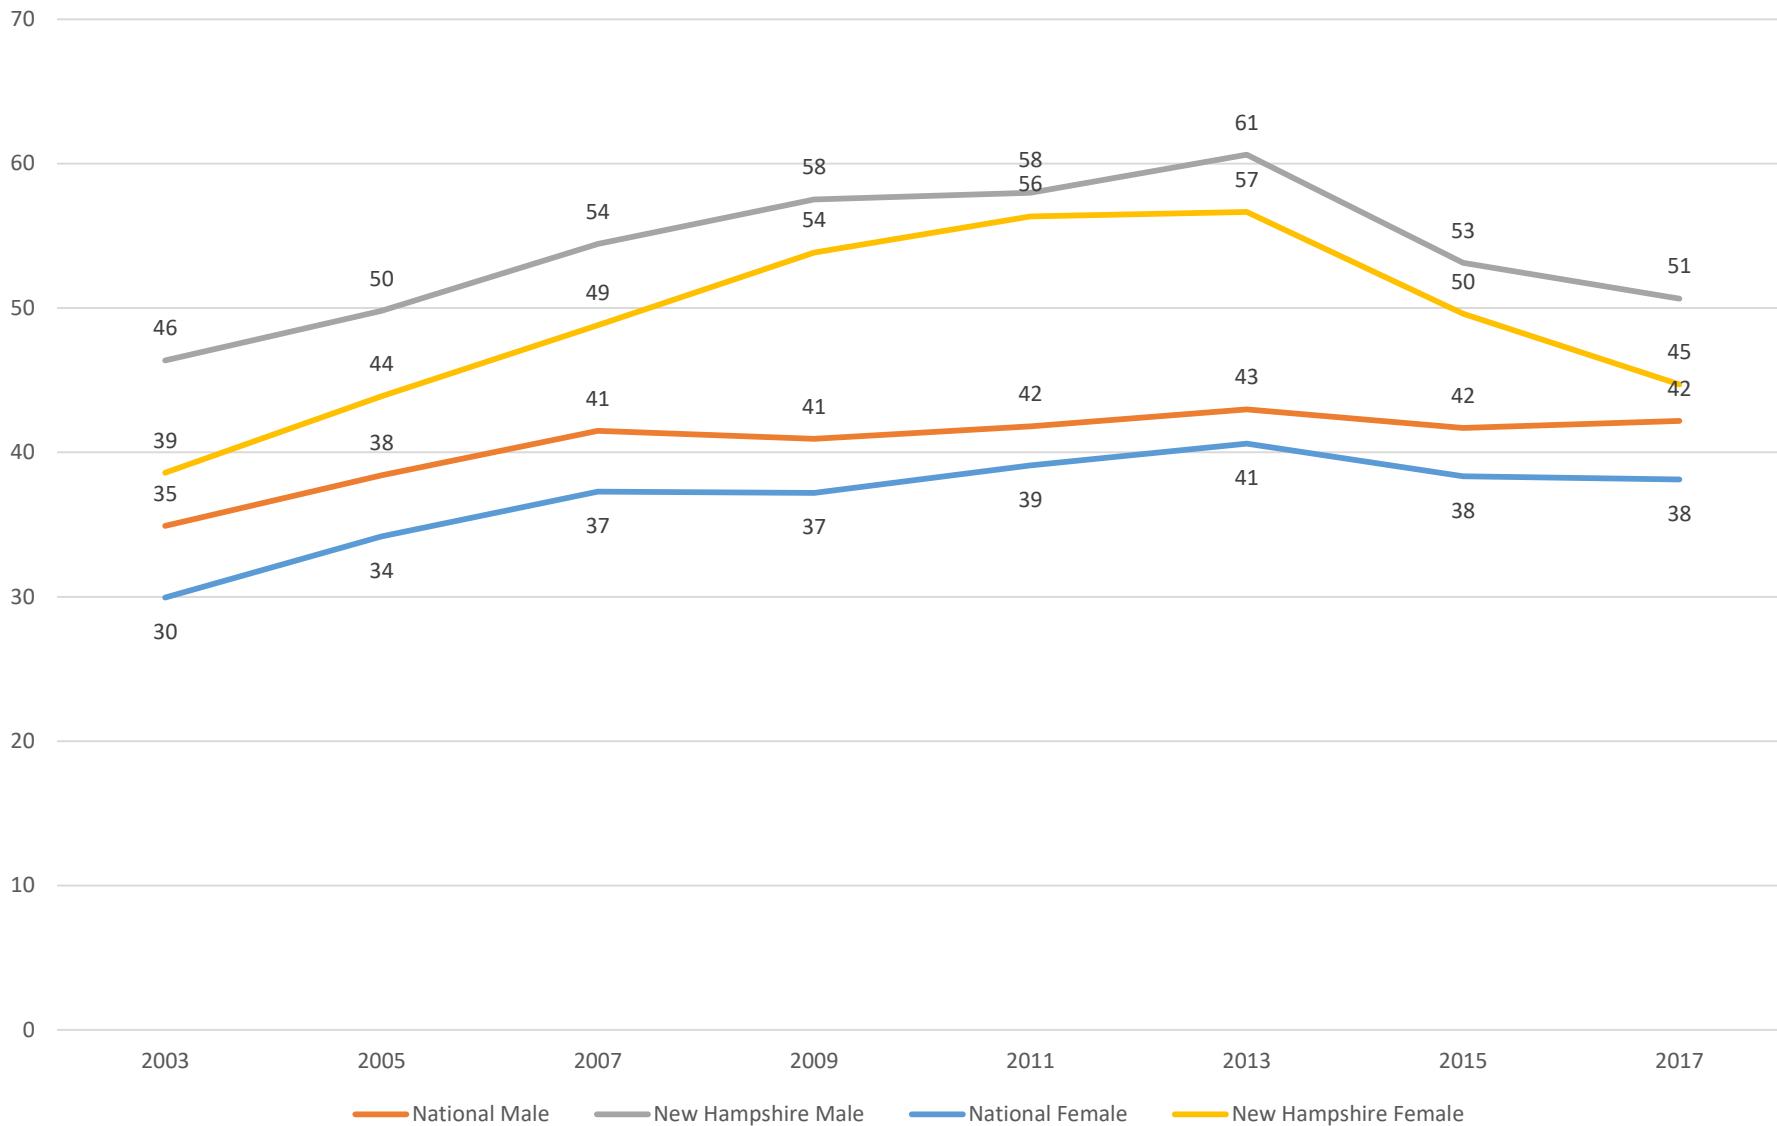

4th Grade Math % At or Above Proficient All Students

4th Grade Math % At or Above Proficient By Disability Status

SWD= Students with disability. Does not include students with a 504 plan.

4th Grade Math % At or Above Proficient By Gender

4th Grade Math % At or Above Proficient By Socioeconomic Status, As Measured By Free and Reduced Lunch Eligibility

4th Grade Math % At or Above Proficient By Race (Data only available for White and Hispanic Students)