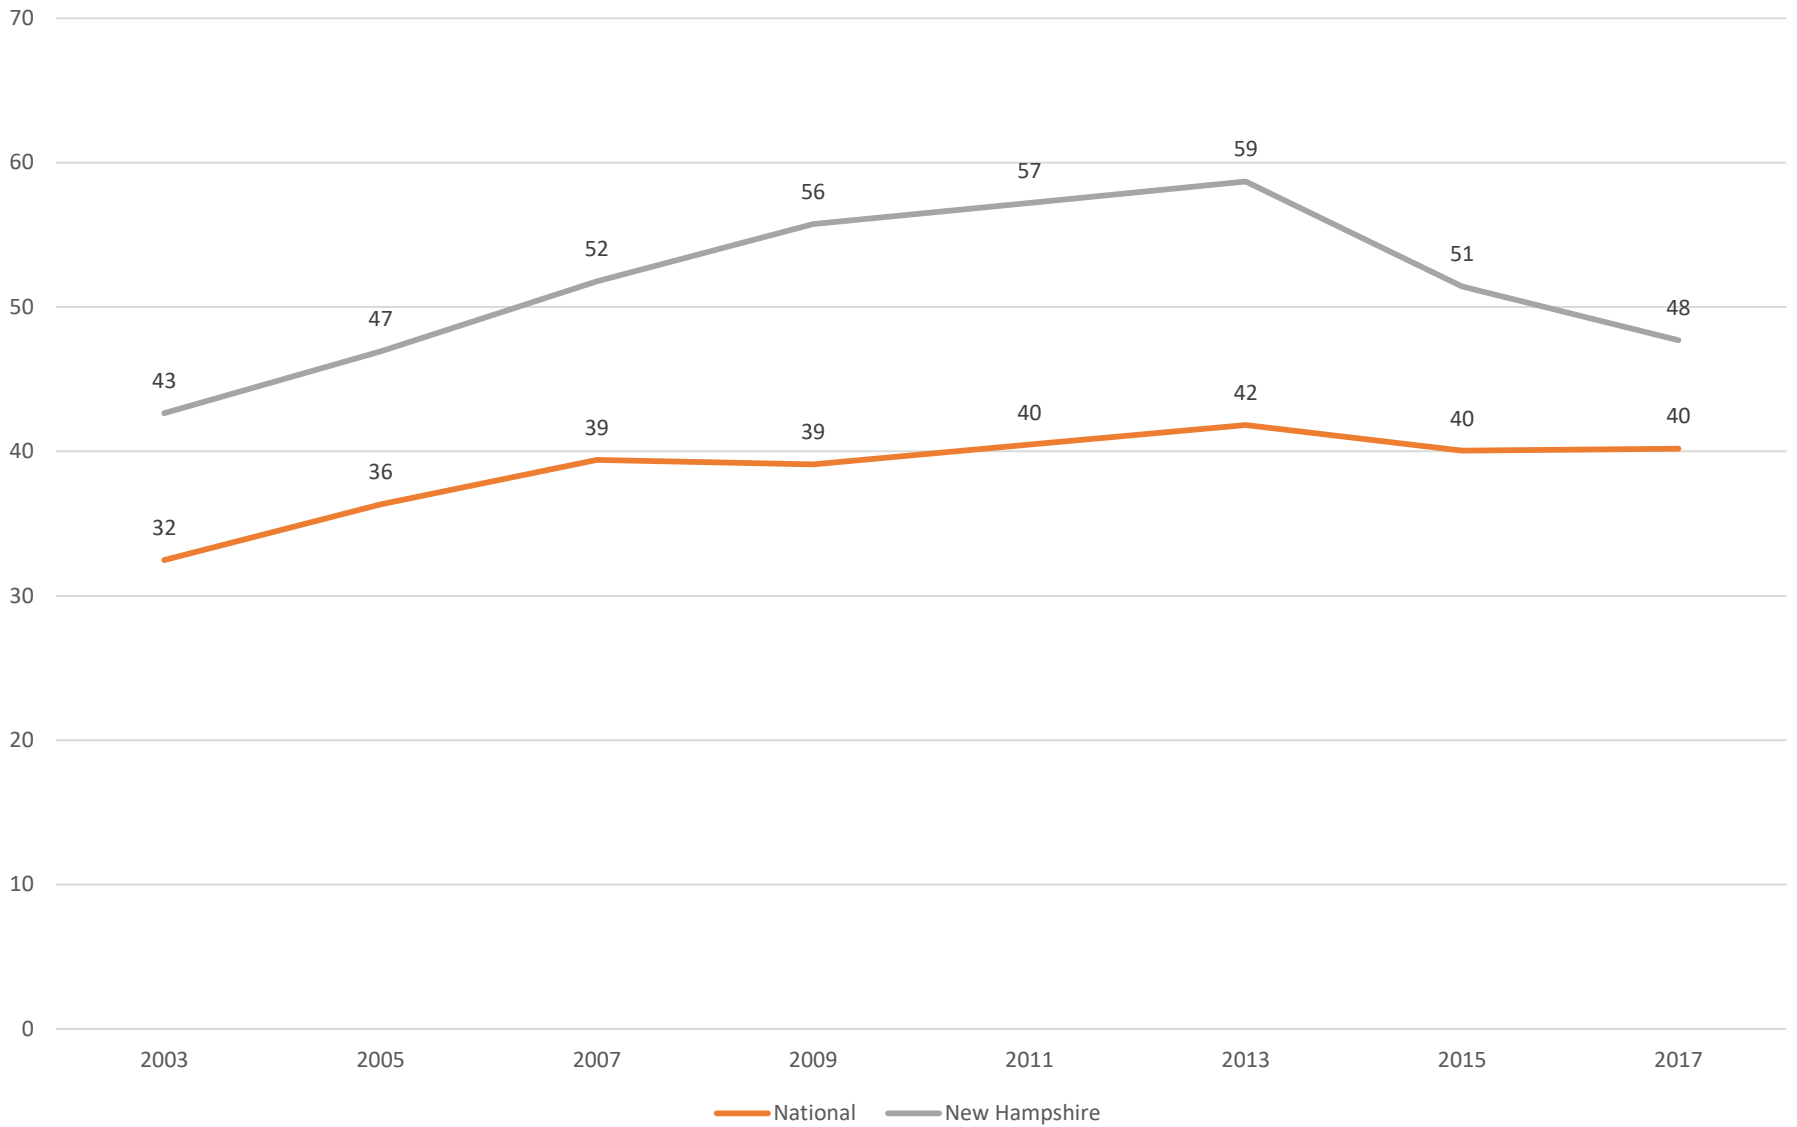

4th Grade Math % At or Above Proficient All Students

4th Grade Math % At or Above Proficient By Disability Status

SWD= Students with disability. Does not include students with a 504 plan.

4th Grade Math % At or Above Proficient By Gender

4th Grade Math % At or Above Proficient By Socioeconomic Status, As Measured By Free and Reduced Lunch Eligibility

4th Grade Math % At or Above Proficient By Race (Data only available for White and Hispanic Students)