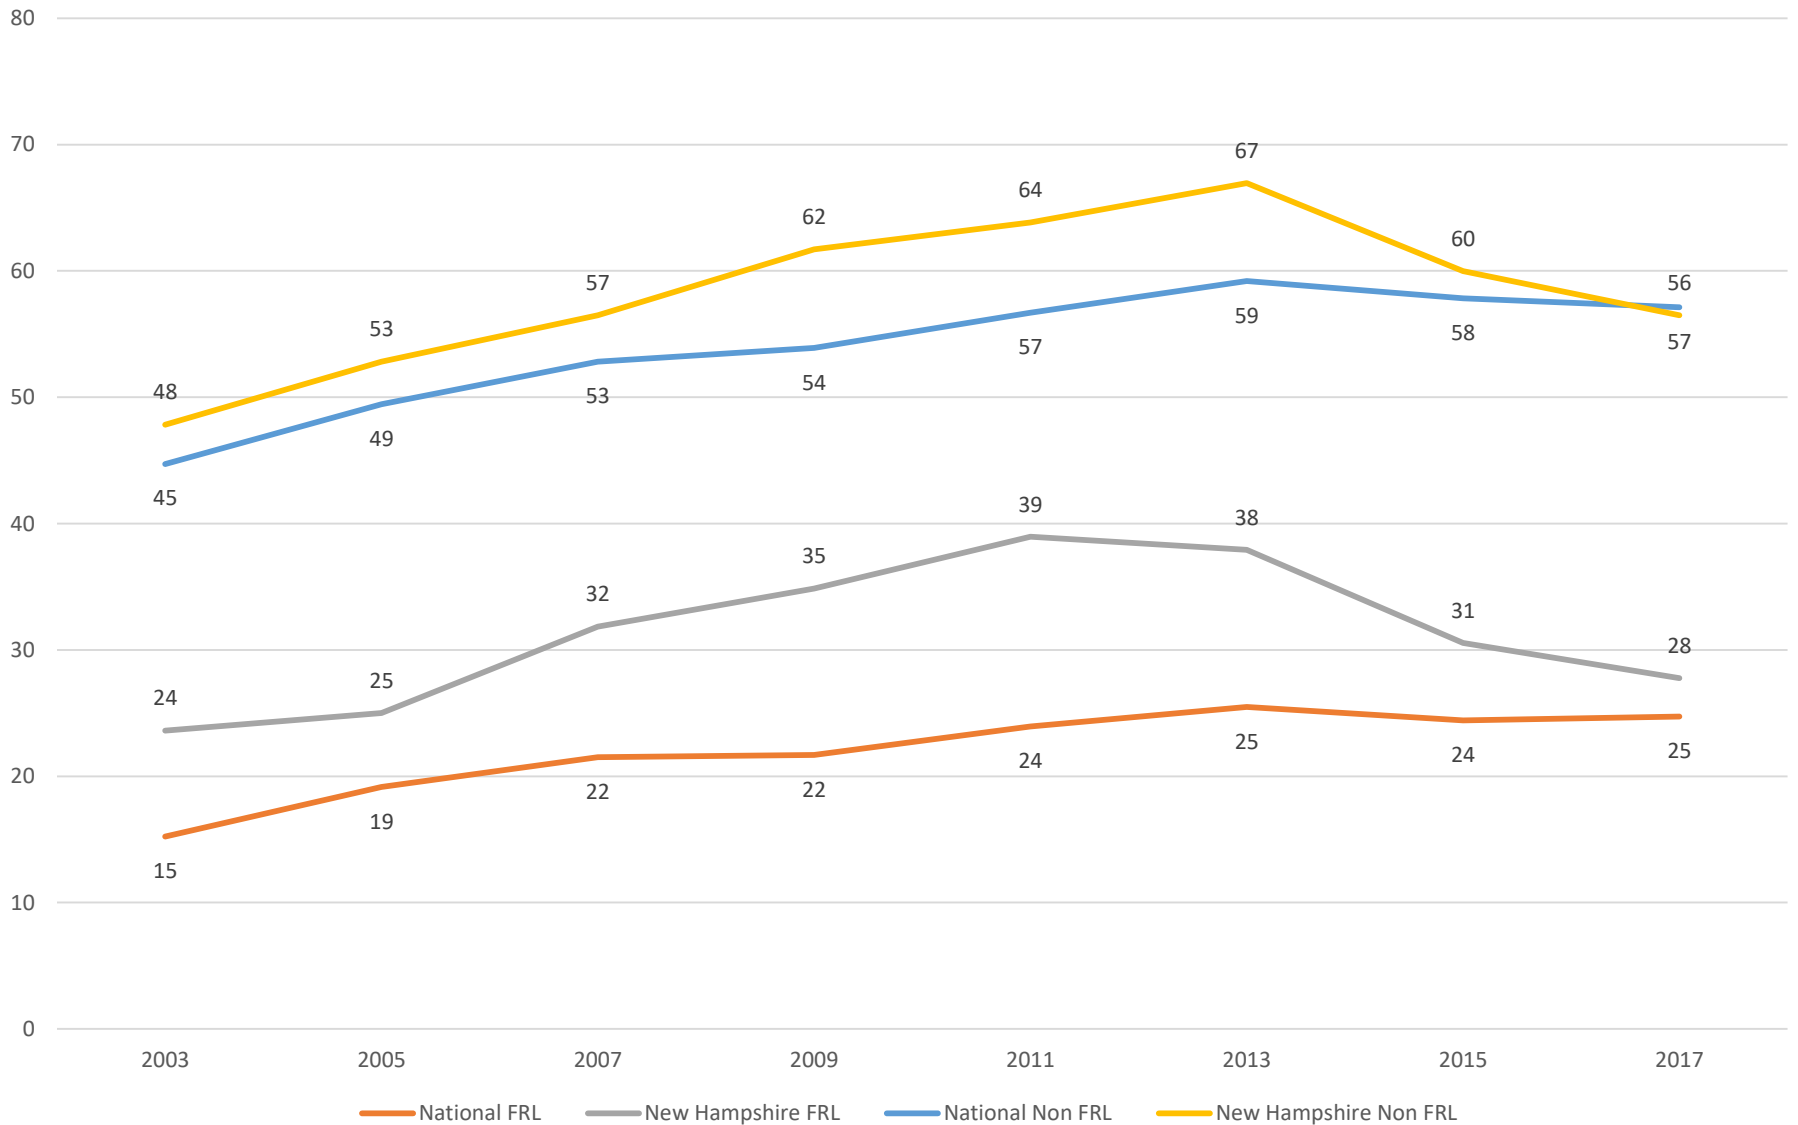

4th Grade Math % At or Above Proficient All Students

4th Grade Math % At or Above Proficient By Disability Status

SWD= Students with disability. Does not include students with a 504 plan.

4th Grade Math % At or Above Proficient By Gender

4th Grade Math % At or Above Proficient By Socioeconomic Status, As Measured By Free and Reduced Lunch Eligibility

4th Grade Math % At or Above Proficient By Race (Data only available for White and Hispanic Students)