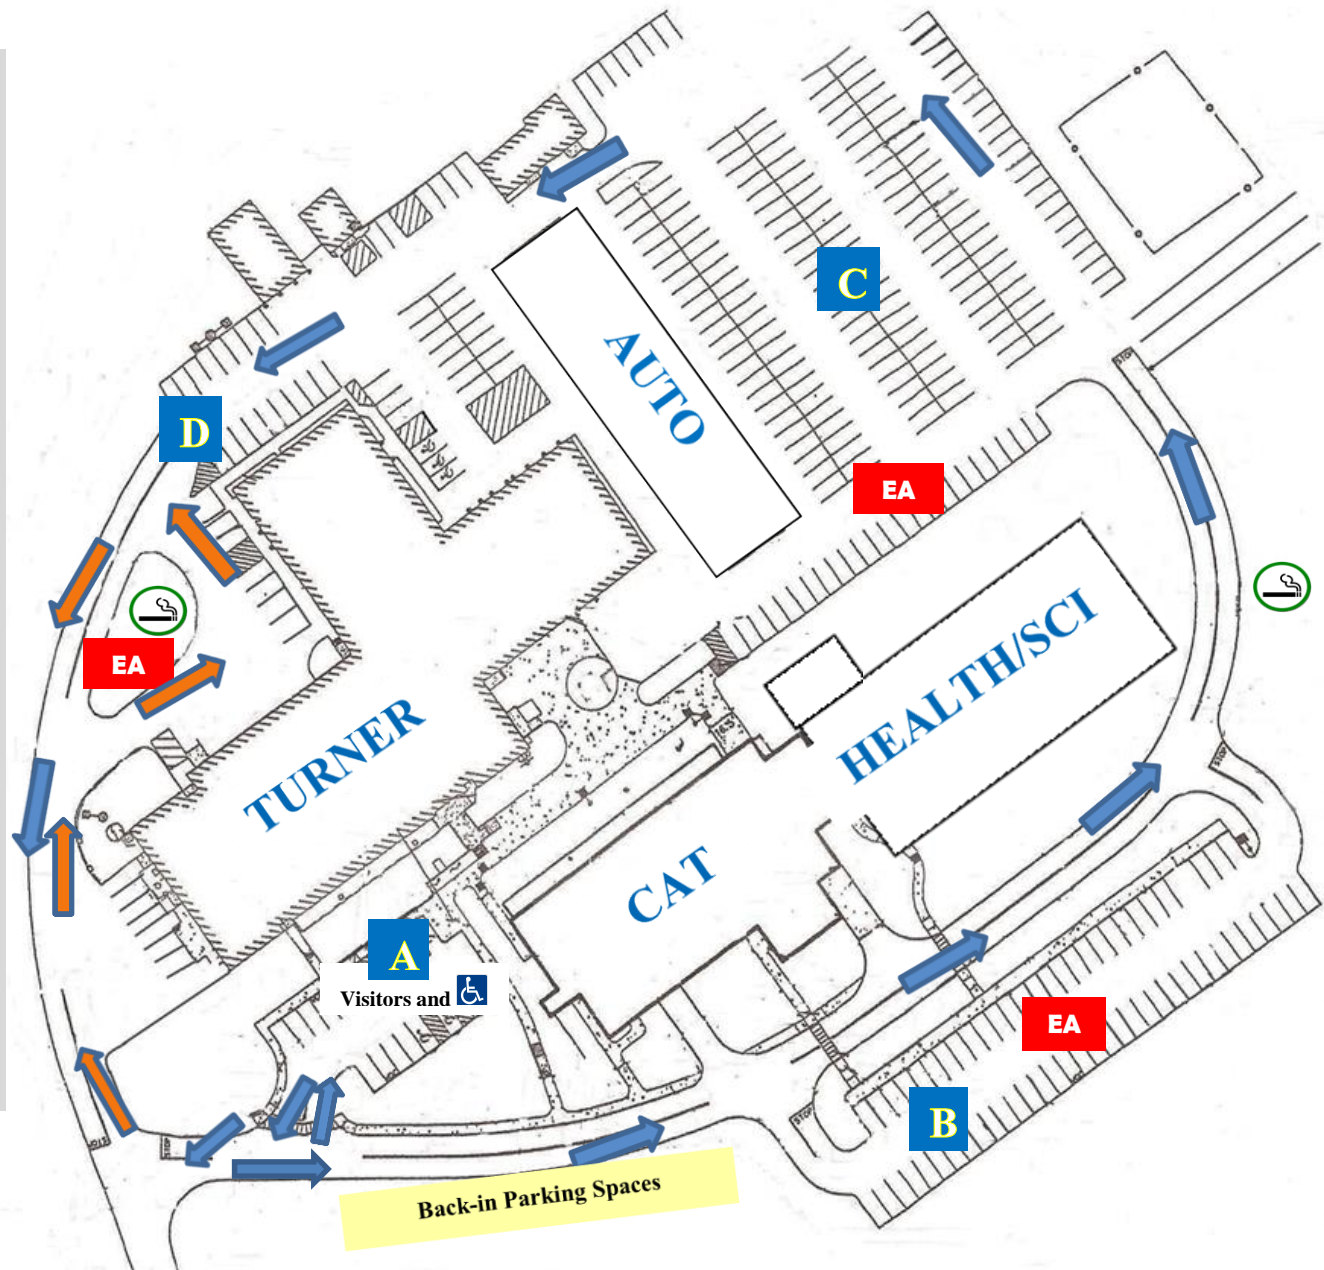

LRCC Campus Map

KEY

Parking

Lot **A** - Visitor and handicapped spaces ONLY.

Lots **B-D** - Faculty, staff and student parking.

EA - Evacuation Area

 - Smoking Hut

Buildings

Robert H. Turner bldg.

- Admissions
- Administrative offices
- Bennett Library
- Bookstore
- Cafeteria, classrooms, and faculty offices.
- Student Services
- Teaching, Learning, & Career Center

Center for Arts & Technology (CAT) bldg.

- Classrooms, labs, and faculty offices.

Health & Science bldg.

- Academic Commons, classrooms, labs and faculty offices.

Automotive Technologies (Auto) bldg.

*Blue and orange arrows indicate traffic flow for the entire campus. Blue arrows indicate the one-way direction of traffic around the campus. Orange arrows show the flow **ONLY FOR DELIVERY TRAFFIC**.